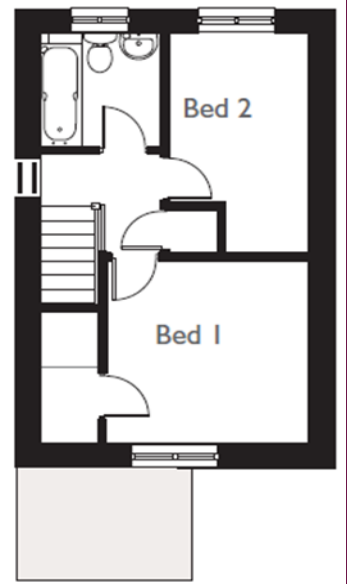

## 2 Bedroom 'Chelsea' Houses at St Ilids Meadow, Llanharan

**Available at 75% of Market Value for First Time Buyers!**  
from £107,246 (full market value from £142,995)

**NO rent and NO interest** on the 25% plus **NO deadline** to pay the 25% back